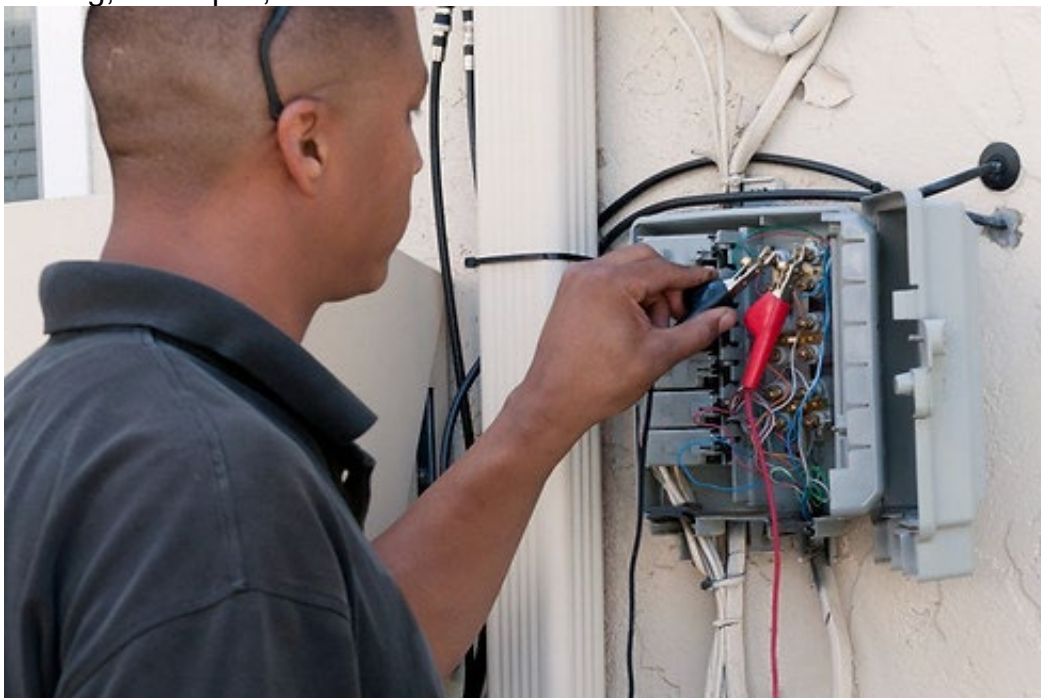

REMODEL • INSTALL • R EPAIR

No matter the size and scale, Raikos Electric provides electrical contracting services for installation in the commercial, residential, and industrial fields; this includes new construction (Core & Shell) to interior fit-outs.

01. Our Services

Maintenance Services

Raikos provides maintenance services for existing buildings and facilities for all electrical services, fire alarms, BMS, lighting, and other needs, and all communications cabling, fiber optic, and data transmission installations.